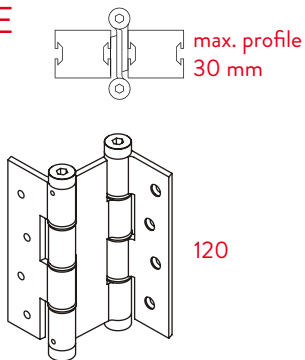

Performance

- application: suitable for indoor/ outdoor installation
- automatic return: yes
- adjustable return power: yes
- maximum door opening: 180°
- working cycles: up to 500.000

Proper installation of 2 and 3 hinges

Tension

3-points adjusting cap

DA E 120

DA 120

DA double action

DA E
180

DA
180

DA A
180