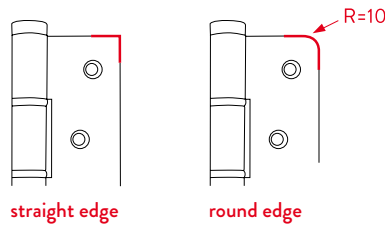

Performance

- application: suitable for indoor/ outdoor installation
- automatic return: yes
- adjustable return power: yes
- maximum door opening: 180°
- working cycles: up to 500.000

Proper installation of 2 and 3 hinges

Tension

3-points adjusting cap

DA E 120

DA 120

DA double action

DA E
180

DA
180

DA A
180