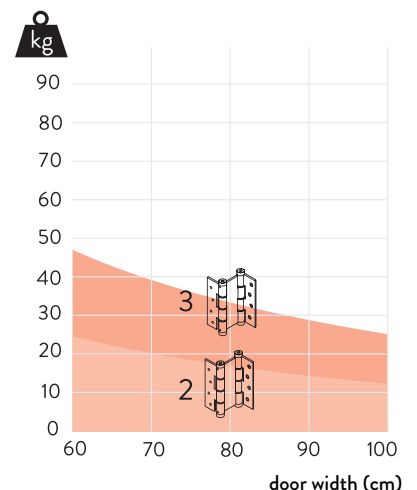

DA ALUM

DA 120 / DA E 120 / DA 180 / DA E 180 / DA A 180

Hinges for swing doors, conceived for a lot of transit. It comes in 120 mm or 180 mm length. Available in 3 different widths, 30mm, 40mm and 50mm (only DA 180), they provide a solution for any need.

Tension

3-points adjusting cap

DA E 120

DA 120

DA double action

DA E
180

DA
180

DA A
180