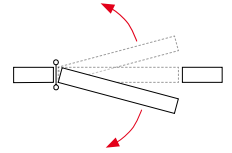

DA ALUM

DA 120 / DA E 120 / DA 180 / DA E 180 / DA A 180

Hinges for swing doors, conceived for a lot of transit. It comes in 120 mm or 180 mm length. Available in 3 different widths, 30mm, 40mm and 50mm (only DA 180), they provide a solution for any need.

Outside materials

- blade: anodized aluminum
- adjustable cap: chromed zamac
- washers: polyamide

Inside materials

- inner axle: stainless steel AISI 304
- inner spring: steel blades set with protective grease