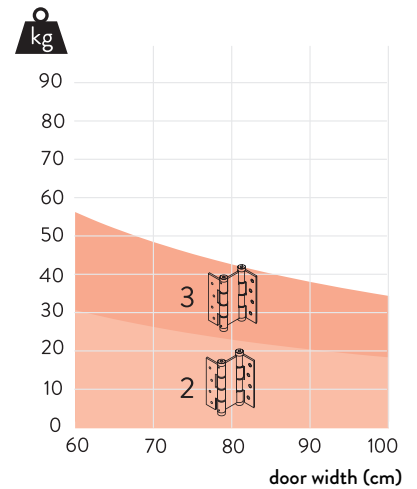

Performance

- application: suitable for indoor/ outdoor installation
- automatic return: yes
- adjustable return power: yes
- maximum door opening: 180°
- working cycles: up to 500.000

Proper installation of 2 and 3 hinges

Tension

3-points adjusting cap

DA E 120

DA 120

DA double action

DA E
180

DA
180

DA A
180