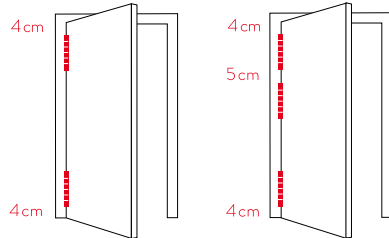

DA ALUM

DA 120 / DA E 120 / DA 180 / DA E 180 / DA A 180

Hinges for swing doors, conceived for a lot of transit. It comes in 120 mm or 180 mm length. Available in 3 different widths, 30mm, 40mm and 50mm (only DA 180), they provide a solution for any need.

Outside materials

- blade: anodized aluminum
- adjustable cap: chromed zamac
- washers: polyamide

Inside materials

- inner axle: stainless steel AISI 304
- inner spring: steel blades set with protective grease

Performance

- application: suitable for indoor/ outdoor installation
- automatic return: yes
- adjustable return power: yes
- maximum door opening: 180°
- working cycles: up to 500.000

Proper installation of 2 and 3 hinges