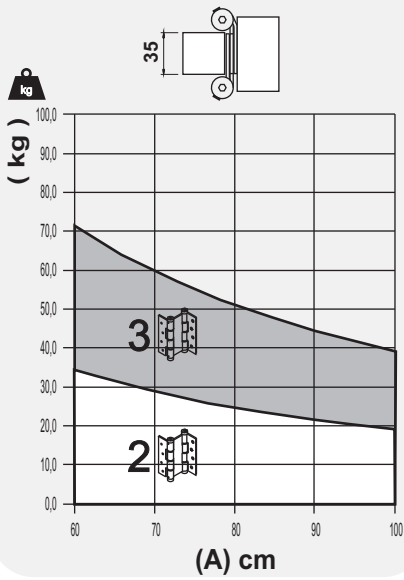

DA W

Bisagra vaivén

Double action hinge

DAW 180

DAW 120