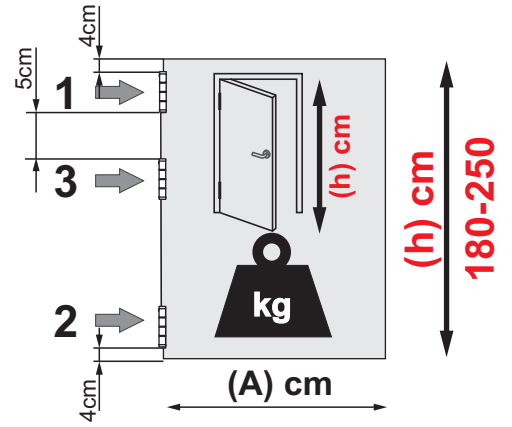

DA W

Bisagra vaivén

Double action hinge

DAW 180

DAW 120