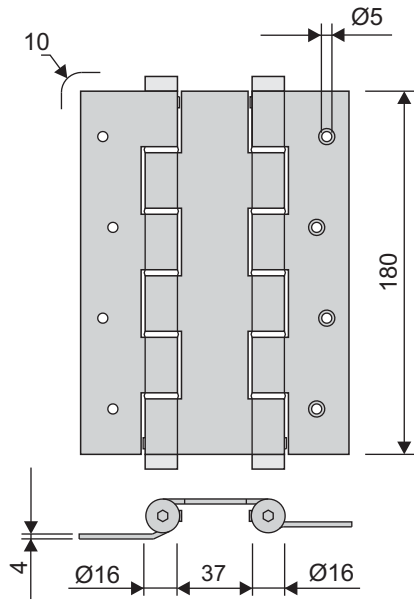

DA W

Bisagra vaivén

Double action hinge

DAW 180

DAW 120