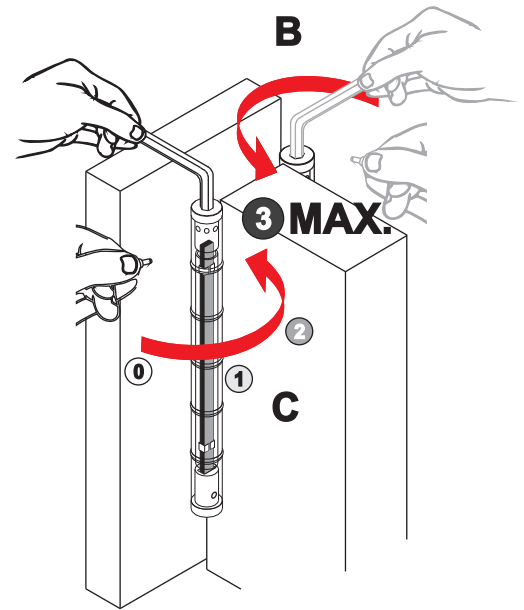

DA W

Bisagra vaivén

Double action hinge

DAW 180

DAW 120